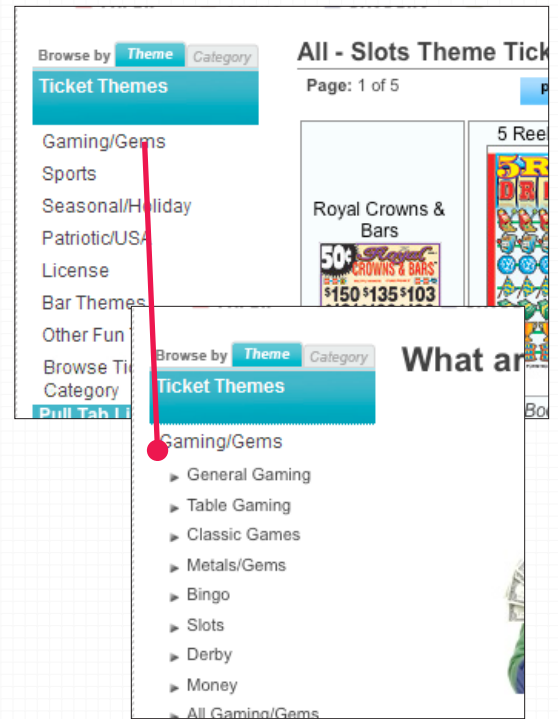

Searching for tickets is this easy...

THEME

- **Search tickets by theme:** select from the many ticket themes like sports, seasonal/holiday, license, etc... in the side navigation bar. All games for that inventory will be displayed in order from current releases backward.

Pre book now: Ticket will ship immediately once produced

Available to order: Ticket is produced and is available to ship now

- **Narrow search within theme using additional search options**

Additional ticket search options: use this section of the Popp-Opens page to search by ticket name or parts of the name, count, legality and more.

Search by ticket name: use this section of the Popp-Opens page to search by ticket name.

Search by form number: use this section of the Popp-Opens page to search by ticket form number.

Search by similar form number: click on "show all games with similar payout" to find tickets with similar payouts available

Click on the form number for additional payout information