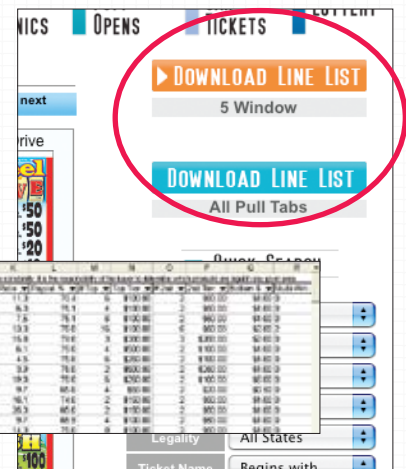

CATEGORY

- **Search tickets by category:** select from ticket type 1 window, 3 window, 5 window, seal cards, etc... in the side navigation bar. All games for that inventory will be displayed in order from current releases backward.

- **Narrow search within category using additional search options**

Additional ticket search options: use this section of the Popp-Opens page to search by ticket name or parts of the name, count, legality and more.

Search by ticket name: use this section of the Popp-Opens page to search by ticket name.

Search by form number: use this section of the Popp-Opens page to search by ticket form number.

Search by similar form number: click on "show all games with similar payout" to find tickets with similar payouts available

- **Download & print ticket flyers:** Instantly download and print ticket flyers with payouts.

- **Download line list:** Click on the "Download Line List" button and view/sort all games as shown on the previous page. Search by what's important to you and your customers. All available games that match your criteria will be displayed.