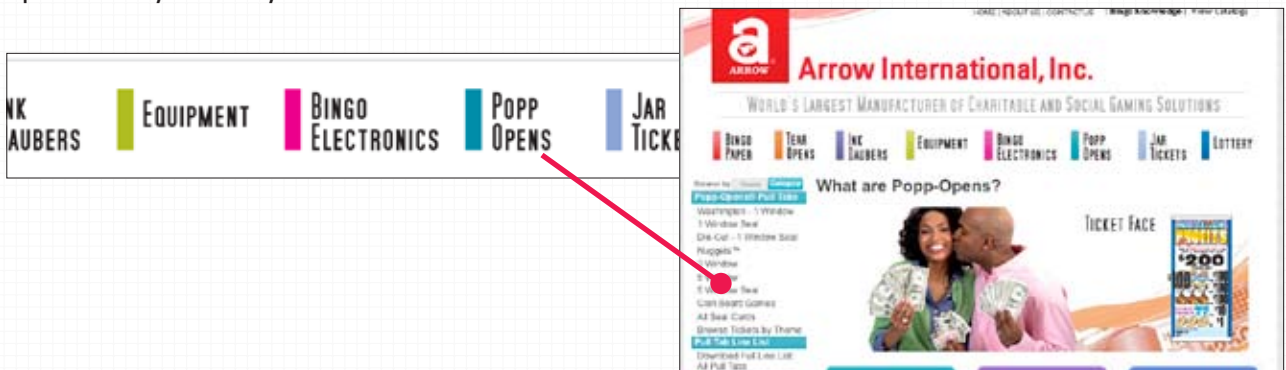

Popp Opens: View, search and download flyers from the many tickets available by theme, category, form, similar payout count, ticket name and more. Also download line lists and sort by what is important to you and your customers.