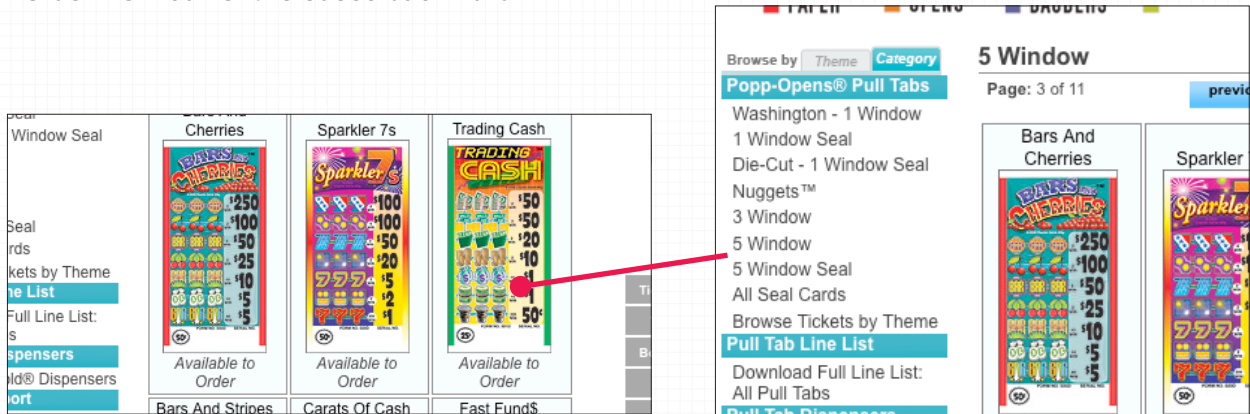

CATEGORY

- **Search tickets by category:** select from ticket type 1 window, 3 window, 5 window, seal cards, etc... in the side navigation bar. All games for that inventory will be displayed in order from current releases backward.