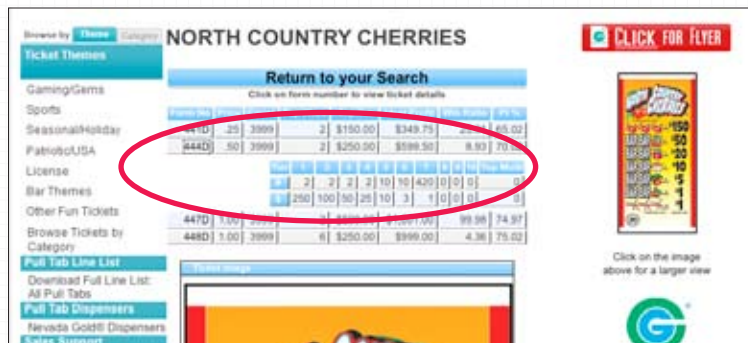

Form numbers

Click on the form number for additional payout information