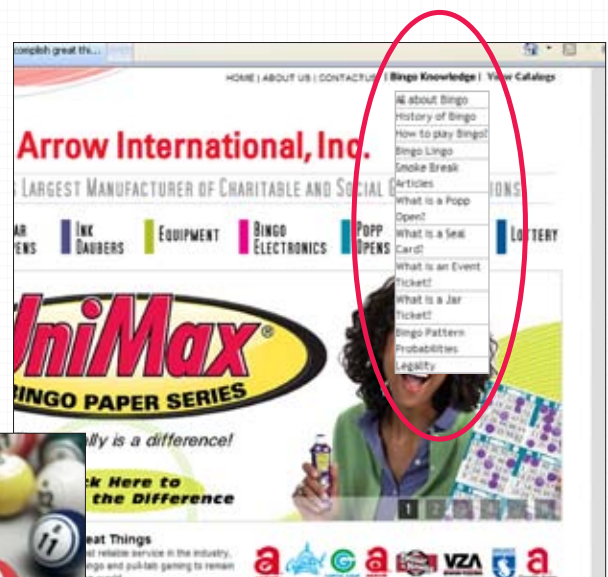

- **Bingo knowledge:** Quick and easy access to loads of industry information, training tools and more – constantly being developed for you by the industry leader.

- All about bingo
- History of bingo
- How to play bingo
- Bingo lingo
- Smoke break articles
- What is a Popp-Open?
- Bingo pattern probabilities
- Legality contacts